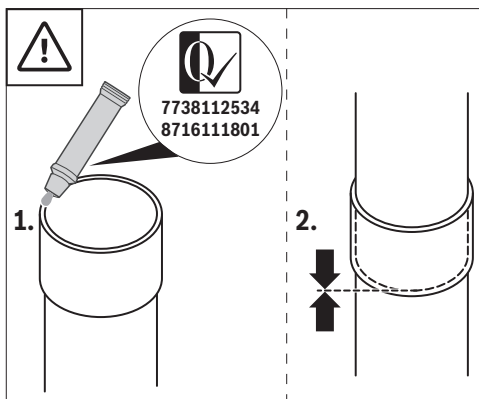

0010017800-002

Original Quality by Bosch Thermotechnik GmbH
Sophienstrasse 30-32
35576 Wetzlar, Germany

GB importer: Bosch Thermotechnology Ltd.
Cotswold Way, Warndon
Worcester WR4 9SW, United Kingdom